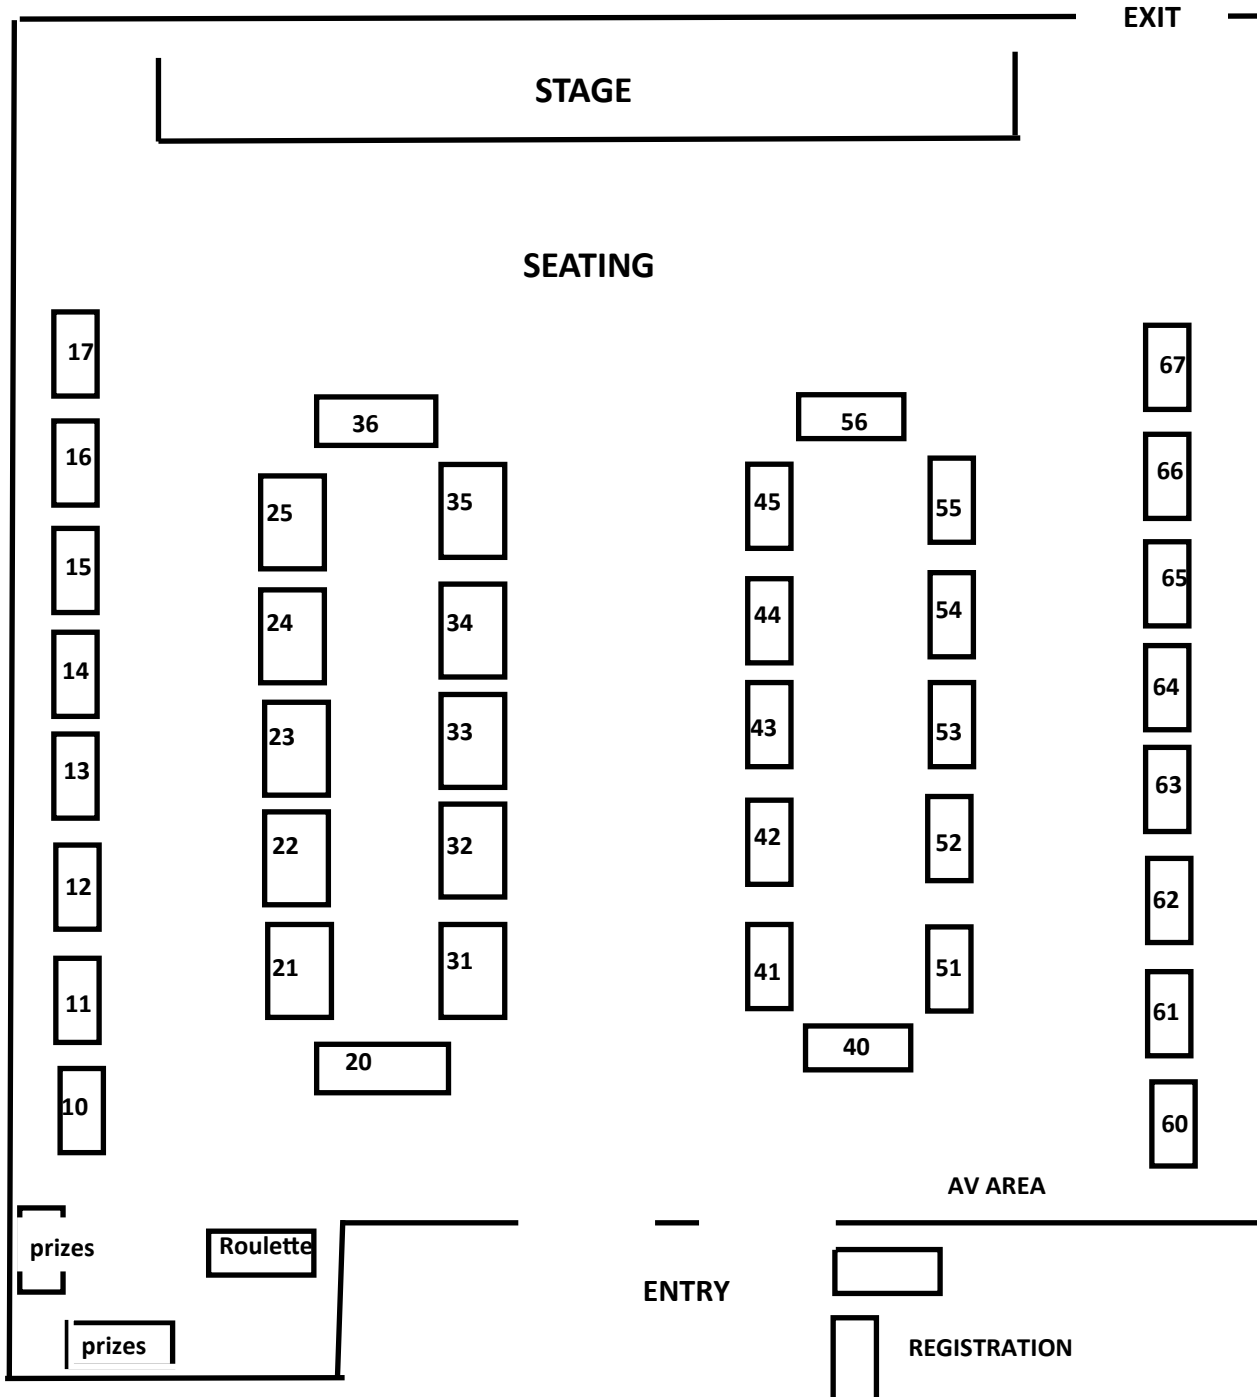

Starlight Event Center

6650 Continental Dr, El Paso

(At the entrance to the airport on Airway Blvd)

Set up: Tuesday—April 16 7:15am to 8:45 am

Show: Tuesday—April 16 9 am—1 pm

ELECTRICAL USE \$100